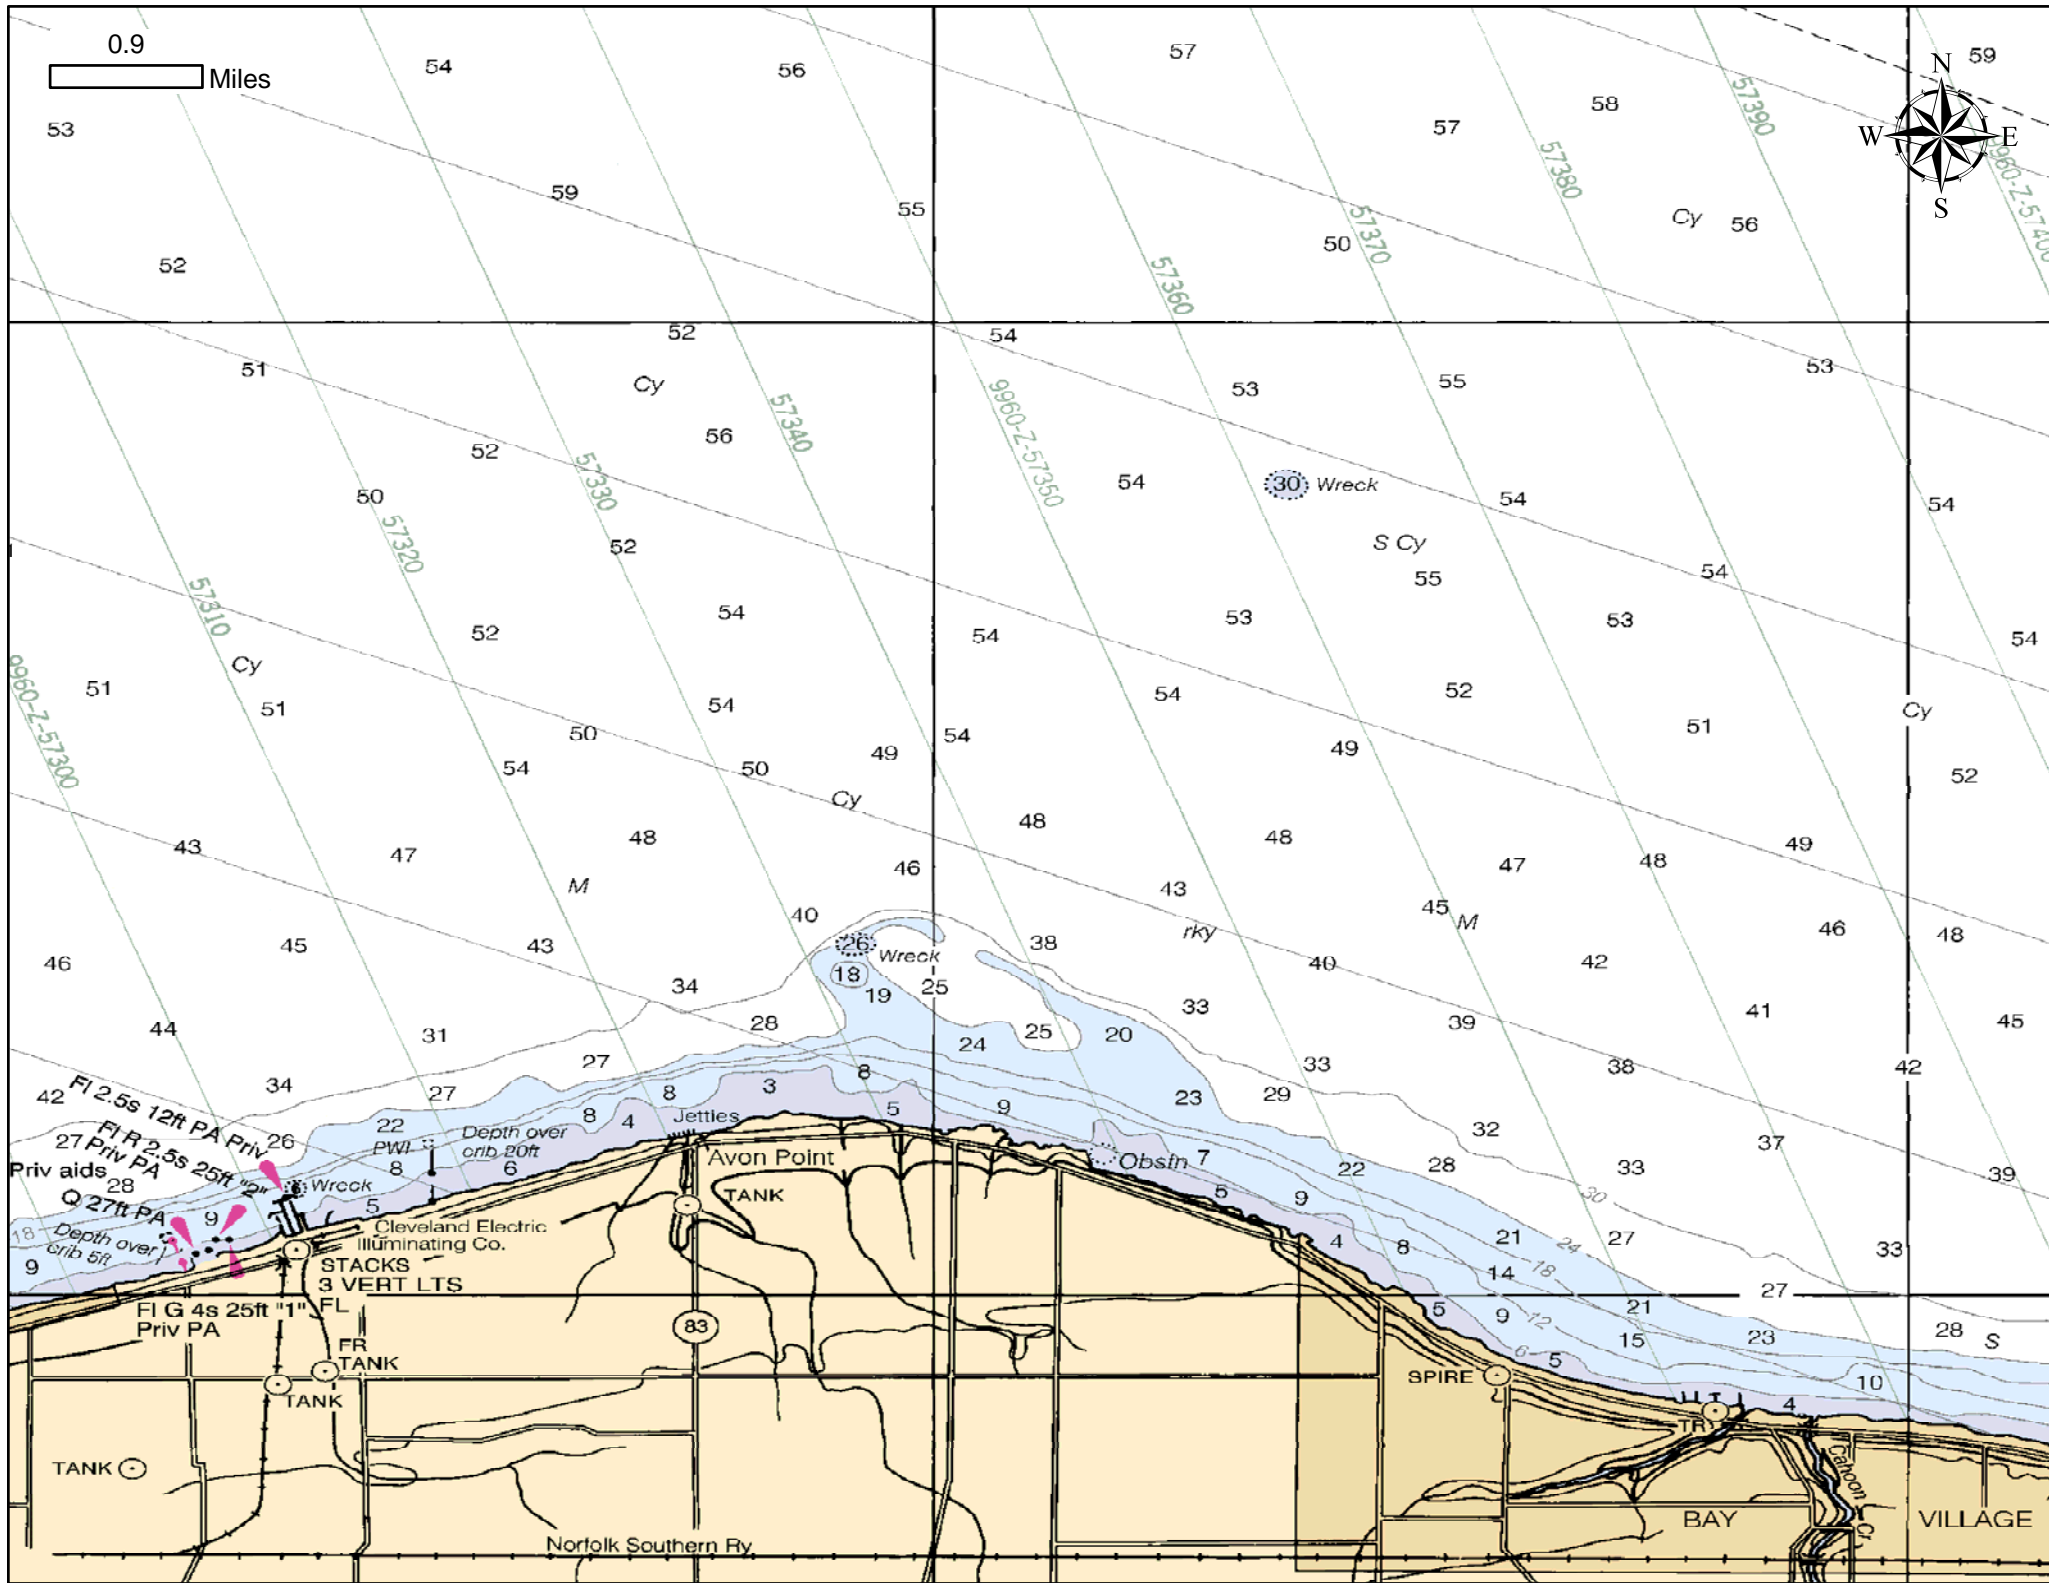

0.9 Miles

FI 2.5s 12ft PA Priv
FR 2.5s 25ft PA
Q 27ft PA
Depth over crib 5ft

Cleveland Electric Illuminating Co.
STACKS 3 VERT LTS
FR TANK

83

SPIRE

LLT

Norfolk Southern Ry.

BAY

VILLAGE